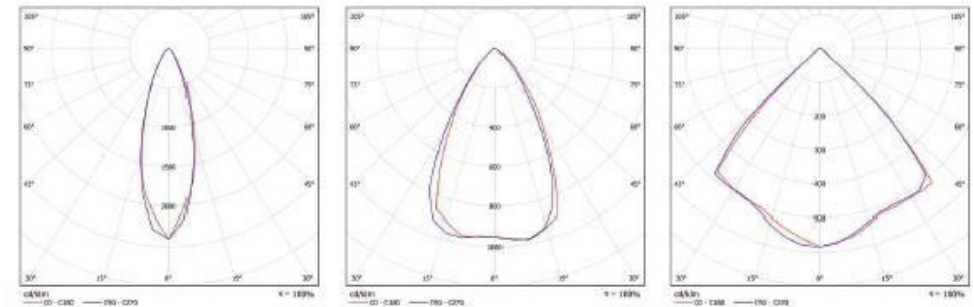

LED Flood Light F Series **imposa**®

LUMILEDS NICHIA

Distribution Curve

CE RoHS

Life span 40,000h AC 100-240V / 277V RA>75/80 PF>0.9 IP65 Work temperature -40°C~+50°C

Features

1. Modular design. Angle adjustable;
2. Professional optical design ensures good lighting effect;
3. Rational structure design results in less dust accumulation and strong self-cleaning ability.

Model	Power	Lumen	Color Temperature	Dimension
CZ-FL-100FX	100W	12500lm	3000k 4000k 4500k 5000k 5700k 6500k	317*216*125mm
CZ-FL-150FX	150W	18700lm		317*326*125mm
CZ-FL-200FX	200W	25000lm		577*216*125mm
CZ-FL-300FX	300W	37500lm		577*326*125mm
CZ-FL-400FX	400W	50000lm		577*436*125mm
CZ-FL-600FX	600W	75000lm		837*436*125mm